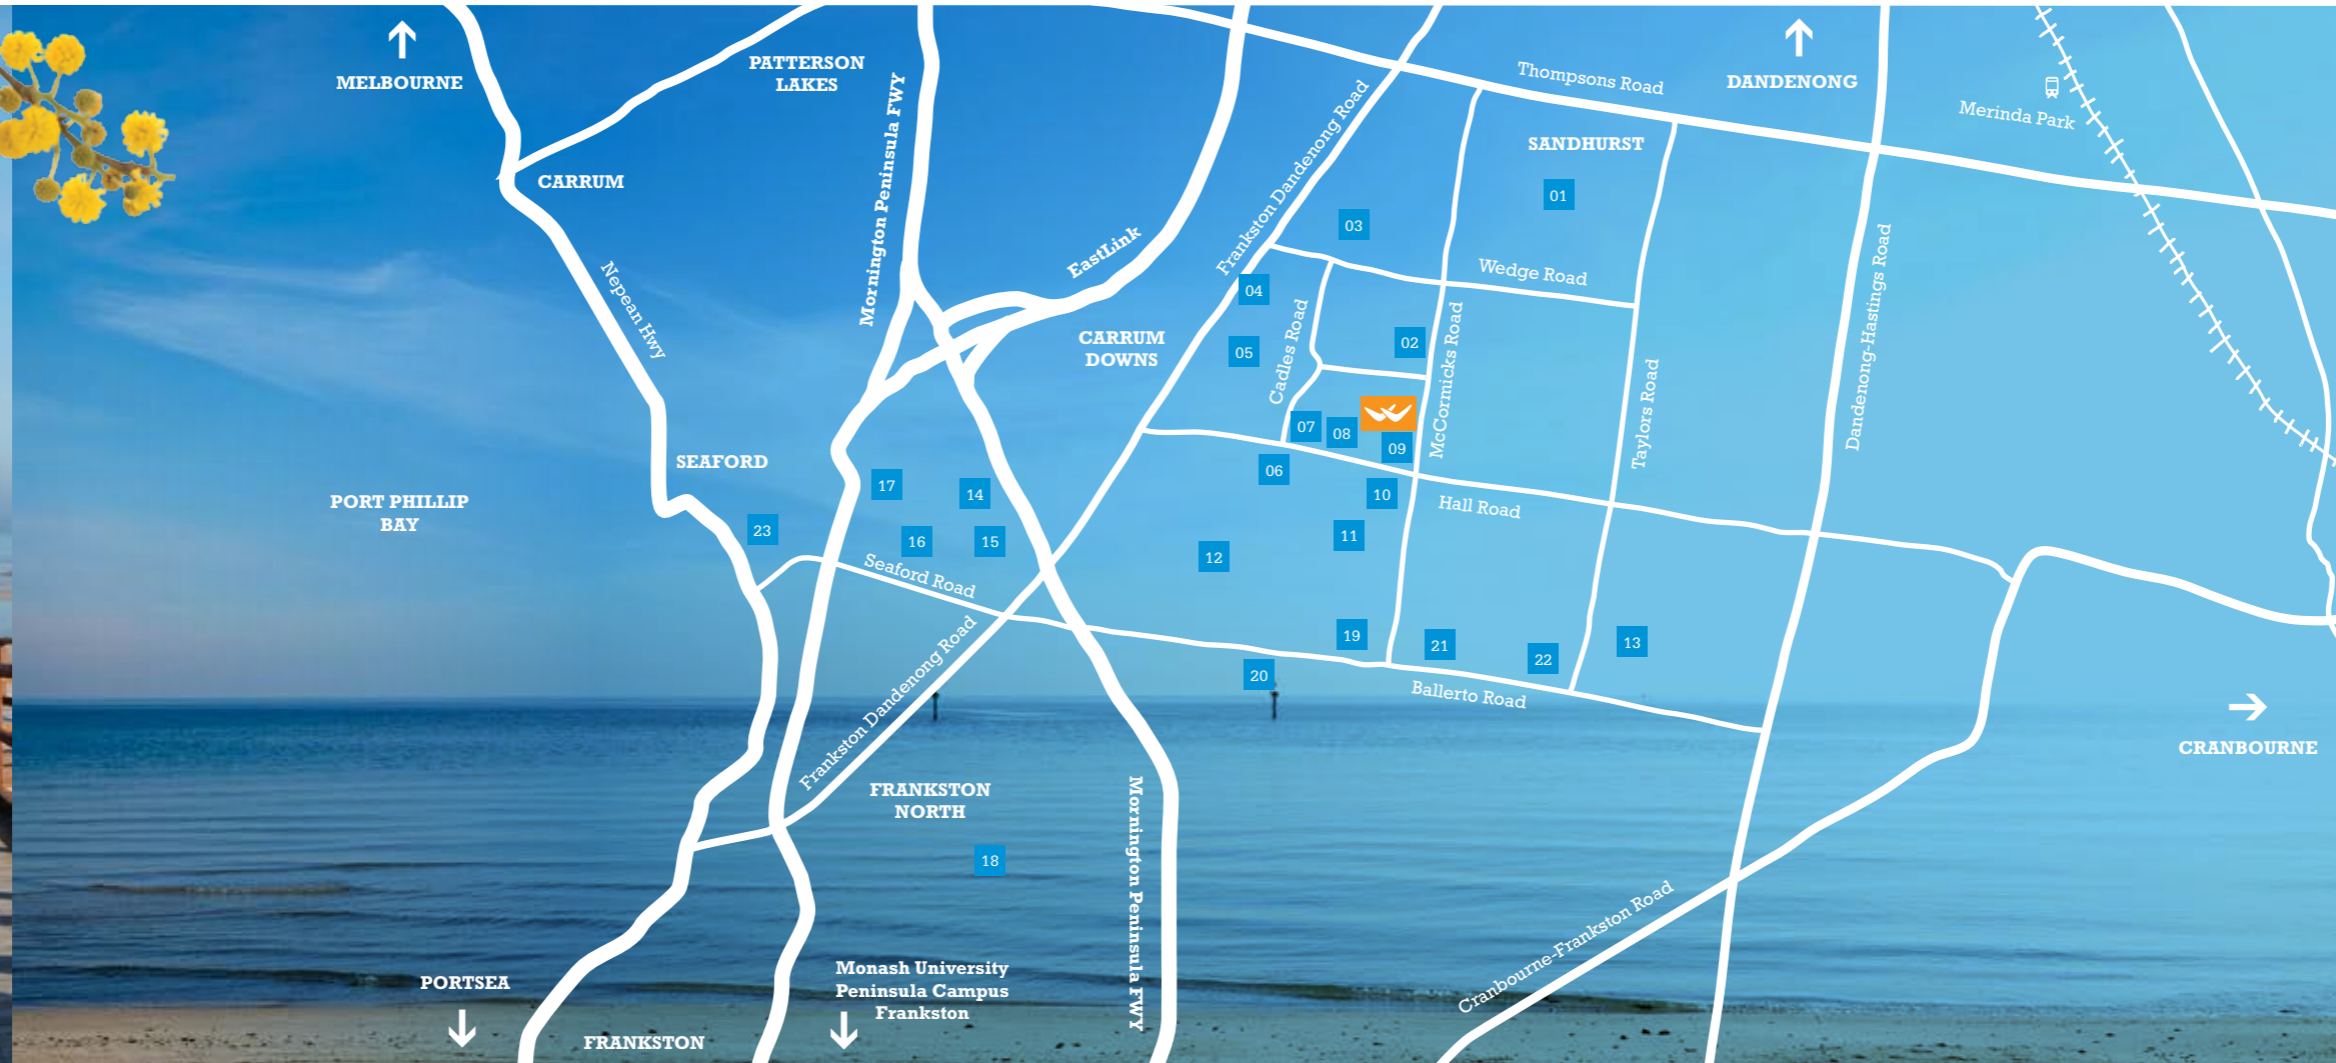

# WILTON

CARRUM DOWNS

- |   |   |   |   |
|---|---|---|---|
| <b>1</b> _Sandhurst Golf Course                 | <b>7</b> _Carrum Downs Medical Centre                   | <b>13</b> _Victorian Paintball Skirmish Games | <b>19</b> _Carrum Downs Plaza                   |
| <b>2</b> _Carrum Downs Secondary College        | <b>8</b> _Goodstart Early Learning Carrum Downs         | <b>14</b> _Seaford Park Primary School        | <b>20</b> _Flinders Christian Community College |
| <b>3</b> _Carrum Downs Recreation Reserve       | <b>9</b> _Wilton Bushland & Aboriginal Memorial Reserve | <b>15</b> _St Kilda Football Club             | <b>21</b> _Skye Primary School                  |
| <b>4</b> _Carrum Downs Local Village            | <b>10</b> _Rowellyn Park Primary School                 | <b>16</b> _Belvedere Park Primary School      | <b>22</b> _Skye Public Golf Course              |
| <b>5</b> _Banyan Reserve                        | <b>11</b> _Sandfield Reserve                            | <b>17</b> _St Anne's Primary School           | <b>23</b> _Seaford Surf Club & Beach Cafe       |
| <b>6</b> _Carrum Downs Regional Shopping Centre | <b>12</b> _Botany Park Reserve                          | <b>18</b> _Peninsula Country Golf Club        |   |